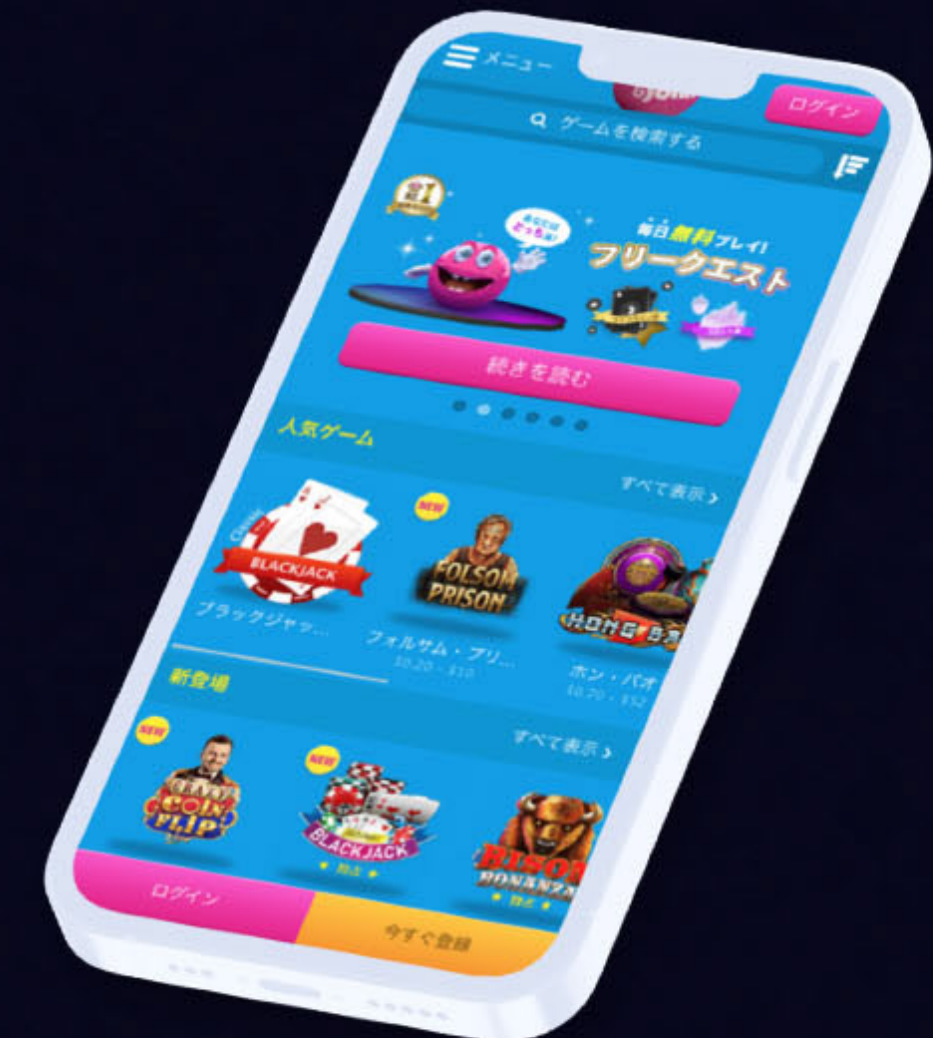

Trust and safety at
VJ group brands

Japanese support available
In secure and trusted platform,
No.1 well-known brand in Japan